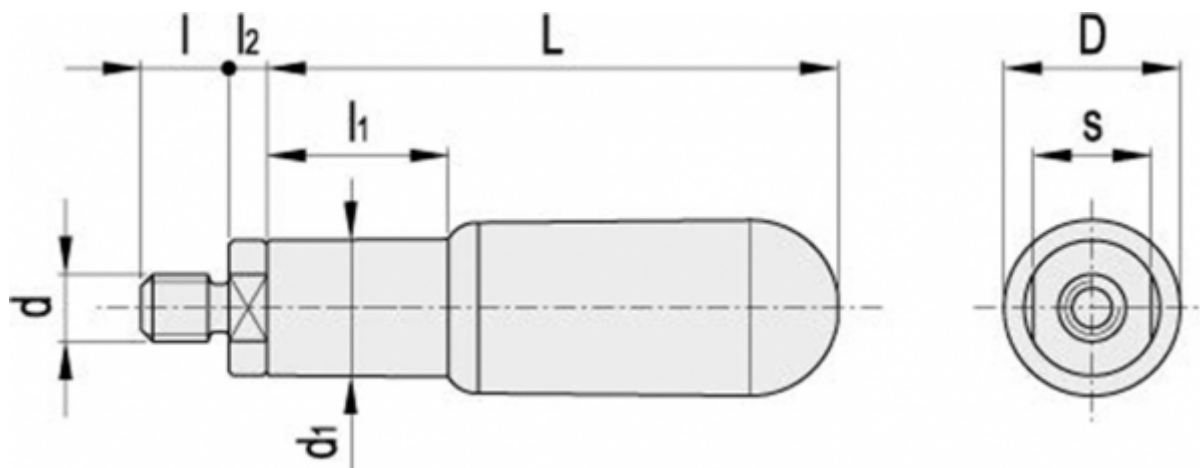

Data Sheet

Article number: 2304120741

Description: E+G Revolving handle I.621/65+Gx-M8

Measures

D = 22

d = M8

d1 = 18

l = 12

l1 = 21

l2 = 6.5

L = 65

s = 16

Weight in (g) = 93